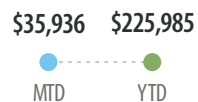

7:25 pm Sunset

Sabbath, August 30

Offering Church Budget
Fellowship Dinner Campus Center

Finances

Church Budget

Church Budget

Tithe

Lambs Offering