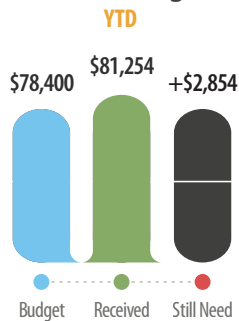

7:25 pm Sunset

Sabbath, August 30

Offering Church Budget
Fellowship Dinner Campus Center

Finances

Church Budget

Church Budget

Tithe

Lambs Offering

Please mark your offering envelope appropriately. All loose offerings go to church budget.

The Simi Pulpit

Third Quarter Sermon Series • *Acts Now* featuring inspirational stories from the Gospel of Acts