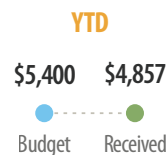

7:25 pm Sunset

Sabbath, August 30

Offering Church Budget
Fellowship Dinner Campus Center

Finances

Church Budget

Church Budget

Tithe

Lambs Offering