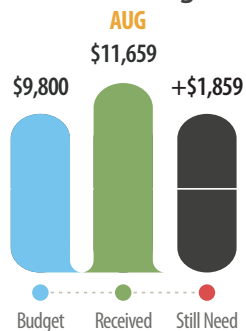

7:25 pm Sunset

Sabbath, August 30

Offering Church Budget
Fellowship Dinner Campus Center

Finances

Church Budget

Church Budget

Tithe

Lambs Offering

Please mark your offering envelope appropriately. All loose offerings go to church budget.

The Simi Pulpit

Third Quarter Sermon Series • *Acts Now* featuring inspirational stories from the Gospel of Acts