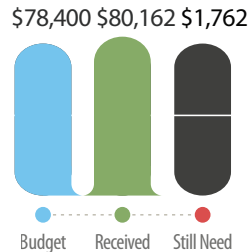

Friday, August 22

7:34 pm Sunset

Sabbath, August 23

Offering Conference Worthy Students
Fellowship Dinner Campus Center

Finances

Church Budget AUG

Church Budget YTD

Tithe

Lambs Offering YTD

Please mark your offering envelope appropriately. All loose offerings go to church budget.

The Simi Pulpit

Third Quarter Sermon Series • Acts Now featuring inspirational stories from the Gospel of Acts