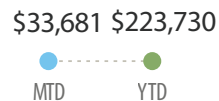

Friday, August 22

7:34 pm Sunset

Sabbath, August 23

Offering Conference Worthy Students
Fellowship Dinner Campus Center

Finances

Church Budget AUG

Church Budget YTD

Tithe