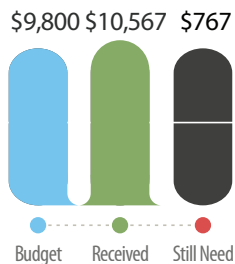

Friday, August 22

7:34 pm Sunset

Sabbath, August 23

Offering Conference Worthy Students
Fellowship Dinner Campus Center

Finances

Church Budget AUG

Church Budget YTD

Tithe

Lambs Offering YTD

Please mark your offering envelope appropriately. All loose offerings go to church budget.

The Simi Pulpit

Third Quarter Sermon Series • Acts Now featuring inspirational stories from the Gospel of Acts