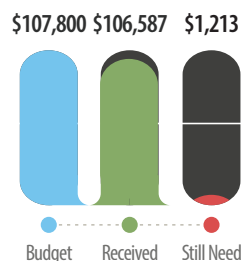

Thursday, November 27

Happy Thanksgiving

Friday, November 28

4:46 pm Sunset

Sabbath, November 29

Offering: Southern California Conference Advance
 Fellowship Dinner: Campus Center

Finances

Church Budget NOV

Church Budget YTD

Tithe

Lambs Offering YTD

Please mark your offering envelope appropriately. All loose offerings go to Church Budget.

The Simi Pulpit

Fourth Quarter Sermon Series • *The Final Daze*, a Christ-centered approach to preparing for Earth's last days.