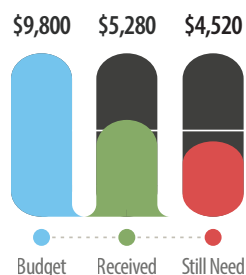

Thursday, November 27

Happy Thanksgiving

Friday, November 28

4:46 pm Sunset

Sabbath, November 29

Offering: Southern California Conference Advance
 Fellowship Dinner: Campus Center

Finances

Church Budget NOV

Church Budget YTD

Tithe

Lambs Offering YTD

Please mark your offering envelope appropriately. All loose offerings go to Church Budget.

The Simi Pulpit

Fourth Quarter Sermon Series • *The Final Daze*, a Christ-centered approach to preparing for Earth's last days.