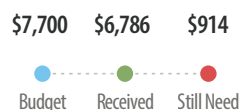

Thursday, November 27

Happy Thanksgiving

Friday, November 28

4:46 pm Sunset

Sabbath, November 29

Offering: Southern California Conference Advance
 Fellowship Dinner: Campus Center

Finances

Church Budget NOV

Church Budget YTD

Tithe

Lambs Offering YTD

Please mark your offering envelope appropriately. All loose offerings go to Church Budget.

The Simi Pulpit

Fourth Quarter Sermon Series • *The Final Daze*, a Christ-centered approach to preparing for Earth's last days.