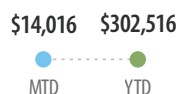

Thursday, November 27

Happy Thanksgiving

Friday, November 28

4:46 pm Sunset

Sabbath, November 29

Offering: Southern California Conference Advance
 Fellowship Dinner: Campus Center

Finances

Church Budget NOV

Church Budget YTD

Tithe

Lambs Offering YTD

Please mark your offering envelope appropriately. All loose offerings go to Church Budget.

The Simi Pulpit

Fourth Quarter Sermon Series • *The Final Daze*, a Christ-centered approach to preparing for Earth's last days.