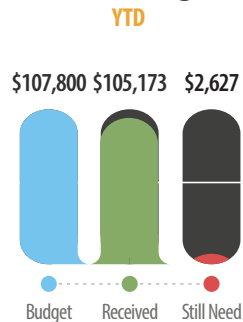

Friday, November 21

4:47 pm Sunset

Sabbath, November 22

Offering: Southern California Conference Advance
Fellowship Dinner: Campus Center

Finances

Church Budget NOV

Church Budget YTD

Tithe

Lambs Offering YTD

Please mark your offering envelope appropriately. All loose offerings go to Church Budget.

The Simi Pulpit

Fourth Quarter Sermon Series • *The Final Daze*, a Christ-centered approach to preparing for Earth's last days.