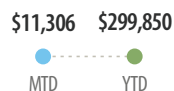

Friday, November 21

4:47 pm Sunset

Sabbath, November 22

Offering: Southern California Conference Advance
Fellowship Dinner: Campus Center

Finances

Church Budget NOV

Church Budget YTD

Tithe

Lambs Offering YTD

Please mark your offering envelope appropriately. All loose offerings go to Church Budget.

The Simi Pulpit

Fourth Quarter Sermon Series • *The Final Daze*, a Christ-centered approach to preparing for Earth's last days.