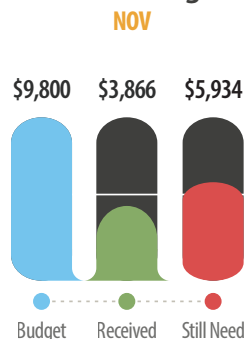

Friday, November 21

4:47 pm Sunset

Sabbath, November 22

Offering: Southern California Conference Advance
Fellowship Dinner: Campus Center

Finances

Church Budget NOV

Church Budget YTD

Tithe

Lambs Offering YTD

Please mark your offering envelope appropriately. All loose offerings go to Church Budget.

The Simi Pulpit

Fourth Quarter Sermon Series • *The Final Daze*, a Christ-centered approach to preparing for Earth's last days.