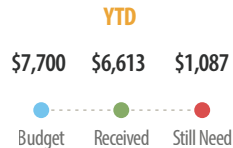

Friday, November 21

4:47 pm Sunset

Sabbath, November 22

Offering: Southern California Conference Advance
Fellowship Dinner: Campus Center

Finances

Church Budget NOV

Church Budget YTD

Tithe

Lambs Offering YTD

Please mark your offering envelope appropriately. All loose offerings go to Church Budget.

The Simi Pulpit

Fourth Quarter Sermon Series • *The Final Daze*, a Christ-centered approach to preparing for Earth's last days.