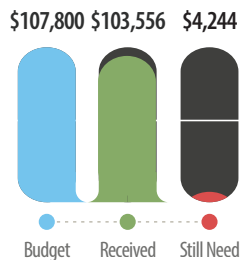

Raymond & Ming Chan from Glendale City SDA Church, Glendale, CA
David Lanier from Valley View SDA Church, Medford, OR

Profession of Faith

Carla Garcia

Finances

Church Budget

NOV

Church Budget

YTD