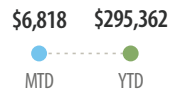

Raymond & Ming Chan from Glendale City SDA Church, Glendale, CA
David Lanier from Valley View SDA Church, Medford, OR

Profession of Faith

Carla Garcia

Finances

Church Budget

NOV

Church Budget

YTD

Tithe

Lambs Offering

YTD

Please mark your offering envelope appropriately. All loose offerings go to Church Budget.

Study • 9:45 am

Class

CR/Kinder (0-6 yrs)
Primary/Jrs (7-12 yrs)
Spanish Adult
Teen/Youth
Younger Adult
Adult