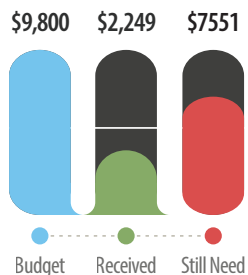

Raymond & Ming Chan from Glendale City SDA Church, Glendale, CA
David Lanier from Valley View SDA Church, Medford, OR

Profession of Faith

Carla Garcia

Finances

Church Budget

NOV

Church Budget

YTD