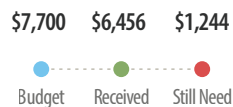

Tithe

Lambs Offering

YTD

Please mark your offering envelope appropriately. All loose offerings go to Church Budget.

Study • 9:45 am

Class

CR/Kinder (0-6 yrs)
Primary/Jrs (7-12 yrs)
Spanish Adult
Teen/Youth
Younger Adult
Adult